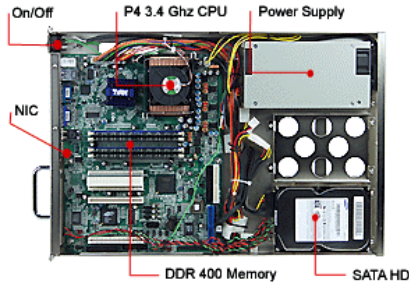

ATXBlade AB110 P4 blade node Specifications

Form Factor

Open ATX form factor, certified with the Tyan S5102 Pentium 4 Server Board

Dimensions and Color

1.75" (height) x 13.5" (width) x 20" (depth); silver color

Drive Support

Two 3.5-inch one-inch height hard-disk bays

System Cooling

Six 120mm hot-air-exhaust fan on the ATXBlade housing unit

Front Panel

Buttons & Switches	Power
LEDs	Power, hard-drive activity, Network activity

Environment

Ambient Temperature	Operating (system): 0°C to +35°C, with maximum change not to exceed 10°C; non-operating (system): -40°C to +70°C
Relative Humidity	Non-operating; 90% @ 35°C non-condensing
Shock	Operating: 2 millisecond (half sine wave) @ 5G; Non-Operating: 2 millisecond (half sine wave) @ 10G
ESD	15kV

Rackmount.com, Inc.
134 Linden Avenue, Suite 200
Westbury, NY 11590
Tel: 516-997-5050 Fax: 516-997-5784
[Http://www.atxblade.com](http://www.atxblade.com)

Standard Power Supply

AC Power Supply	One fixed 250 Watts or 350 Watts non-redundant (110/220v auto switch)

Power Consumption	125 Watts (Typical)

Processor Support

Single 2.6Ghz – 3.4Ghz Intel® Pentium® 4 processor (Socket 478 / 800Mhz FSB)

Hard-Drive Support

One standard 120GB ATA100/133 EIDE hard disk drive (Optional: 80GB/120GB/160GB/180GB HDD or 2nd hard disk)

Memory

Capacity	Four DIMM sockets for up to 4GB (64MB to 1GB DIMMs supported)

Type	ECC or Non-ECC DDR333/400 un-buffered SDRAM 72-bit, 184-pin gold-plated DIMMs.

Motherboard

Tyan S5102 server board based on Intel 875P Chipset

System BIOS

4MB Flash EEPROM with Intel/AMI BIOS

Standard Port

Graphic	ATI Rage XL SVGA PCI video controller with 8MB of video memory

Network (LAN)	Two integrated Intel Gigabit ethernet Connector; Supports 10BASE-T, 100BASE-TX, and 1000BASE-TX, RJ45 output

USB	Two USB connectors at rear panel support USB 2.0

Serial	One RS-232 Serial connector

PS2	Mouse and Keyboard